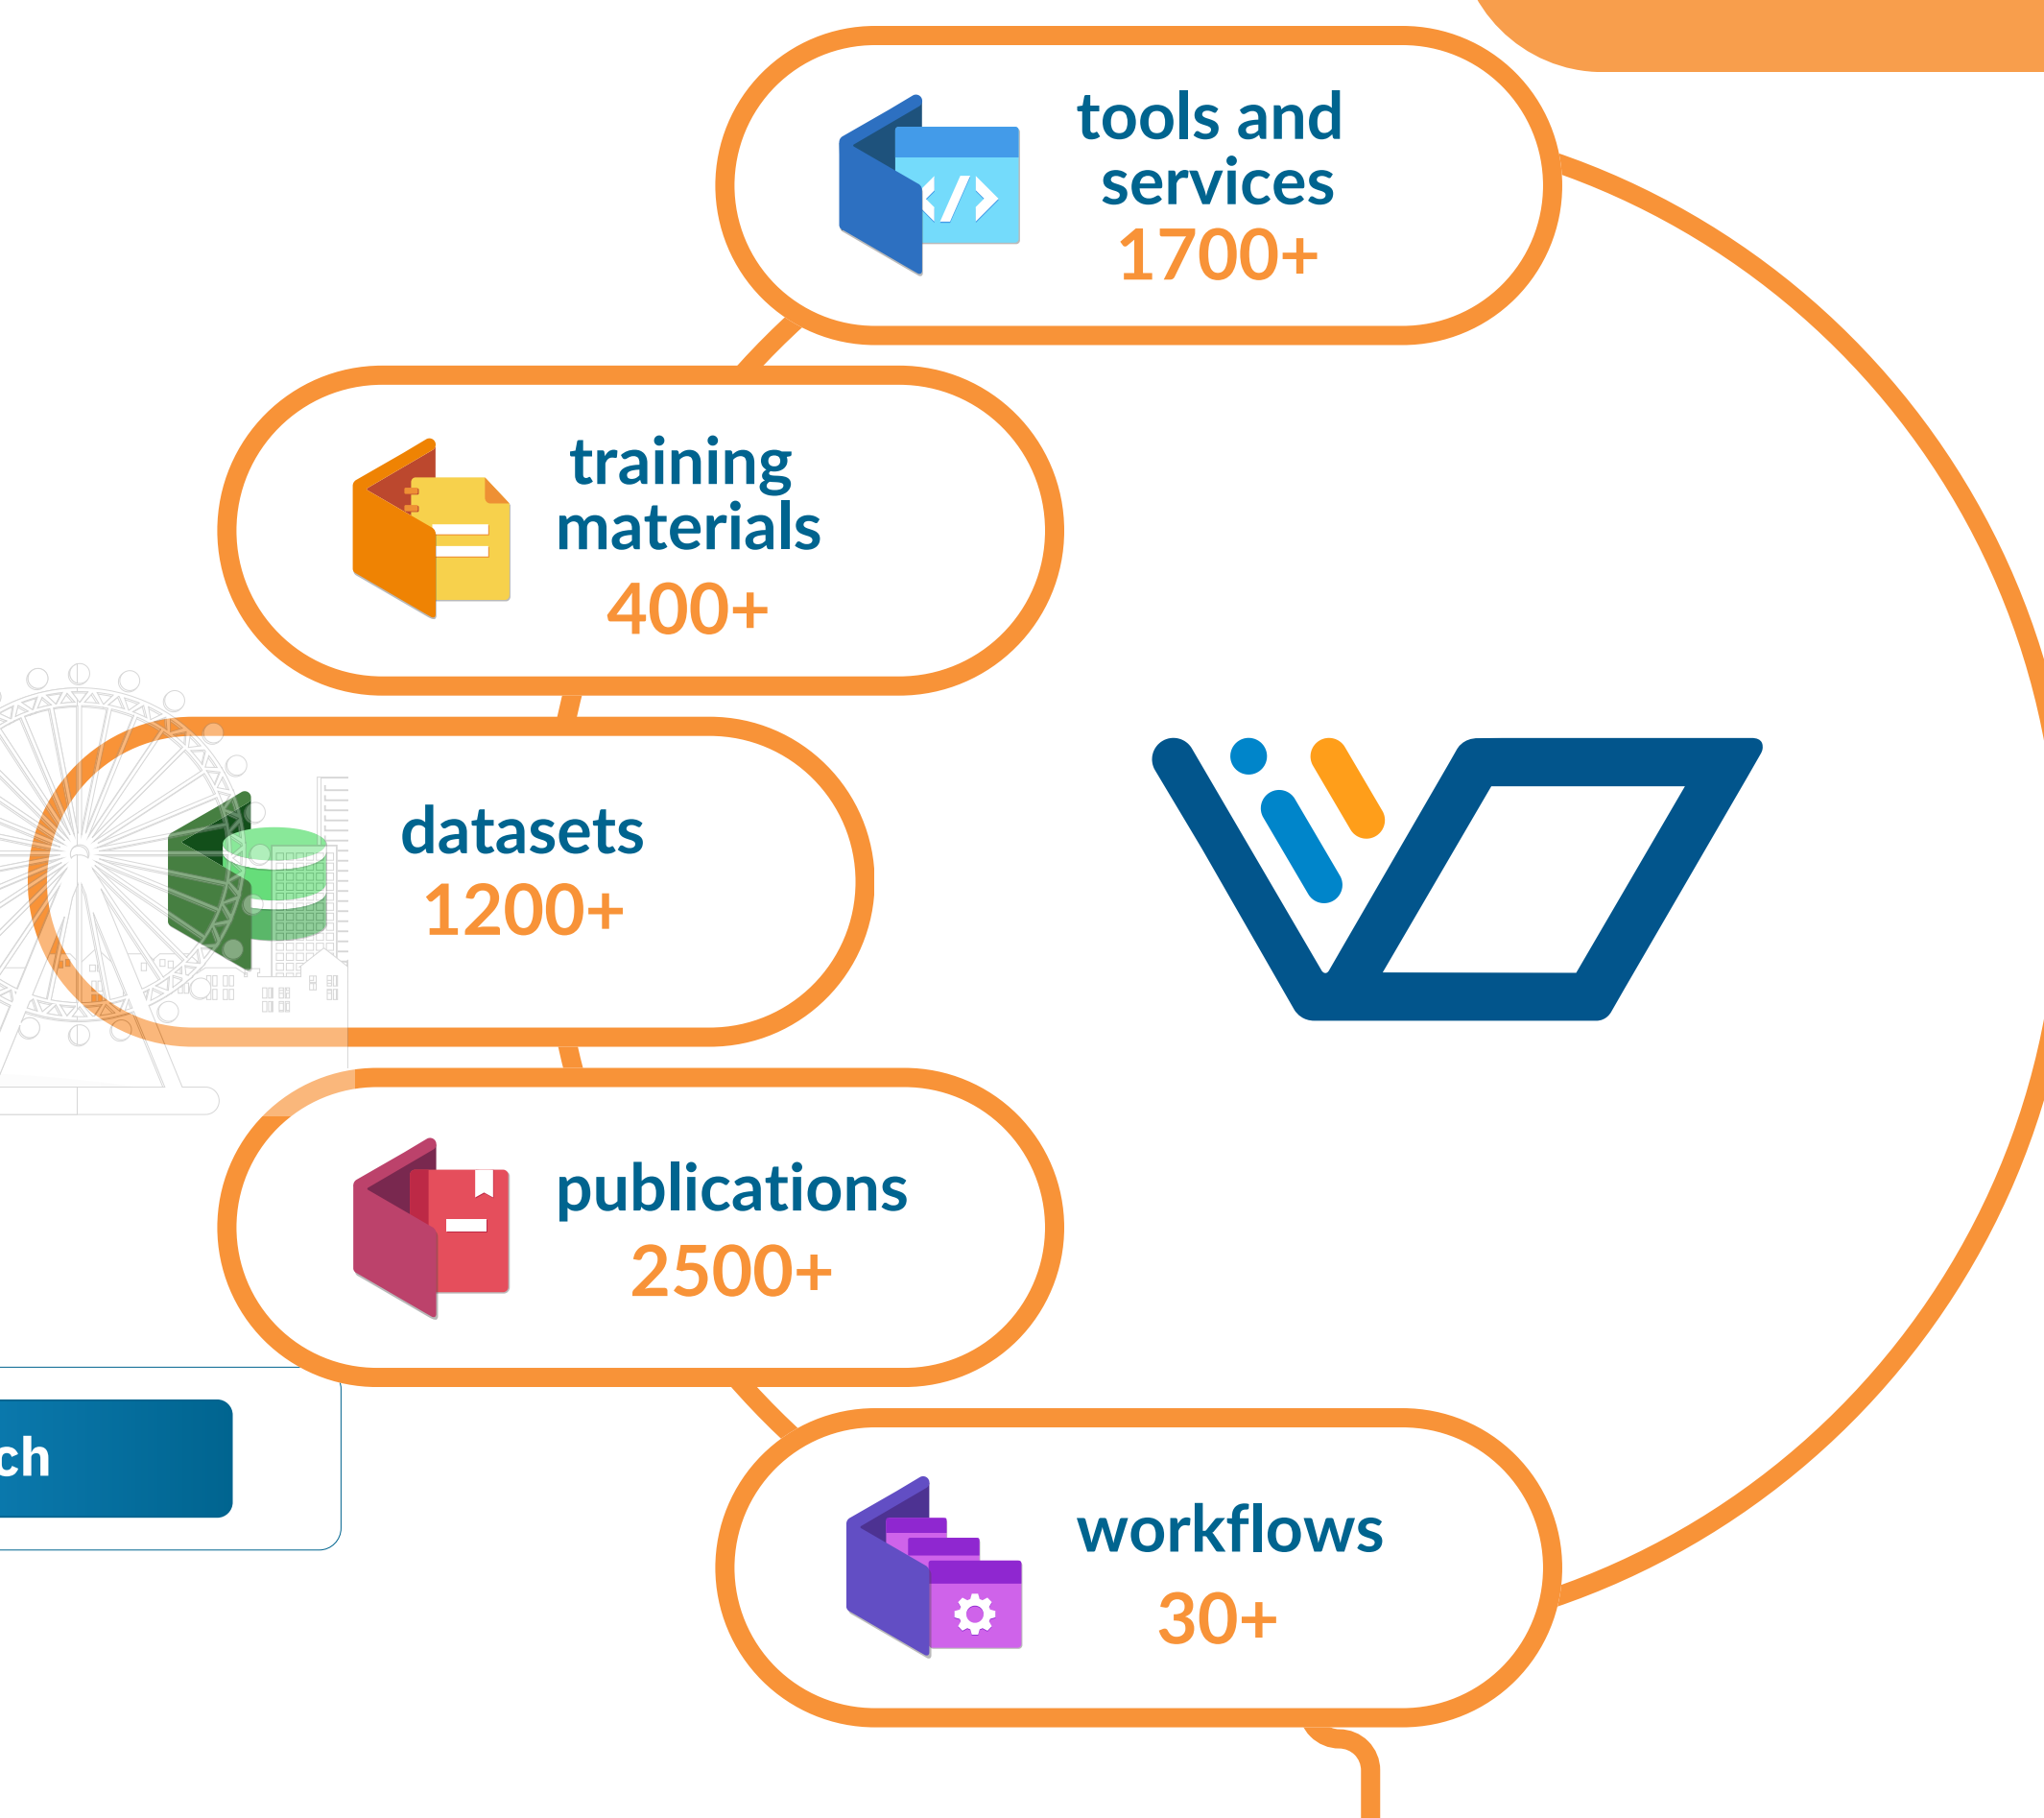

The SSH Open Marketplace is a discovery portal which pools and contextualises resources for Social Sciences & Humanities research communities.

The SSH Open Marketplace: increasing the discoverability of your favourite resources

## Resources

## Core Principles

- Contextualisation:** the tools and services are placed in context via publications, training materials, datasets, and workflows
- Curation:** automated checks and manual review to ensure (meta)data quality
- Community:** collaborative work and user-centric approach

## Governance & sustainability

- Funded and maintained by 3 ERICs under the umbrella of the  **SSH OpenCluster** |  **eosc**  
Social Sciences & Humanities Resources
- 17 Editorial Board members moderating and curating the content
- A growing community of contributors